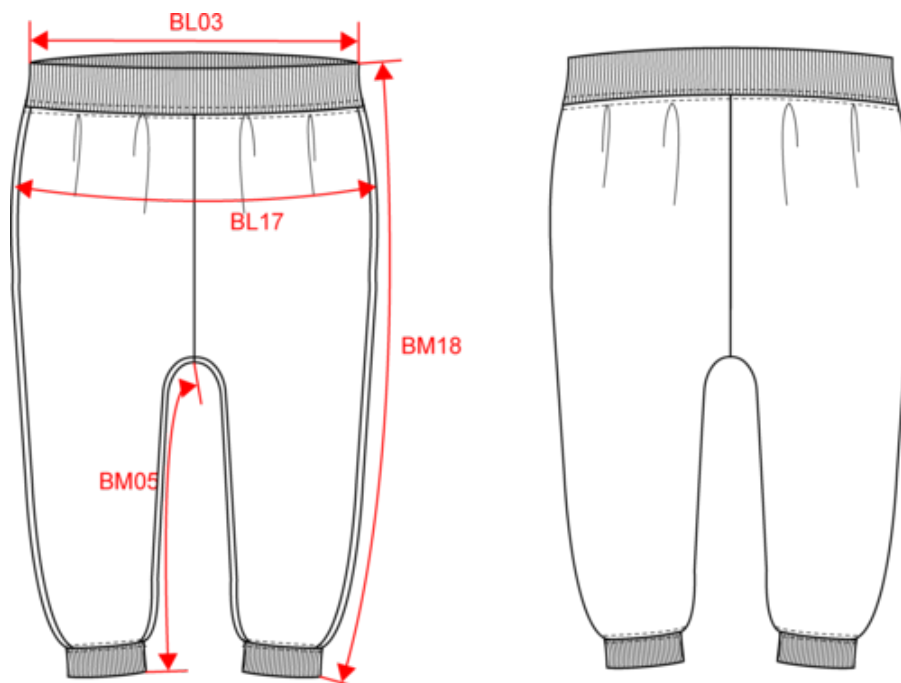

#### Customs code

### Dimensions (cm)

Measurements in cm	6M	9M	12M	18M	24M	36M
BL03 - 1/2 elasticated waist width relaxed (front over back)	20.50	21.00	21.50	22.75	24.00	25.25
BL17 - 1/2 hip width (measured parallel to waistband)	26.00	26.50	27.00	28.25	29.50	30.75
BM05 - Inseam length	20.00	21.00	22.00	25.00	28.00	32.00
BM18 - Side length (waistband included)	36.00	38.00	40.00	44.00	48.00	56.50